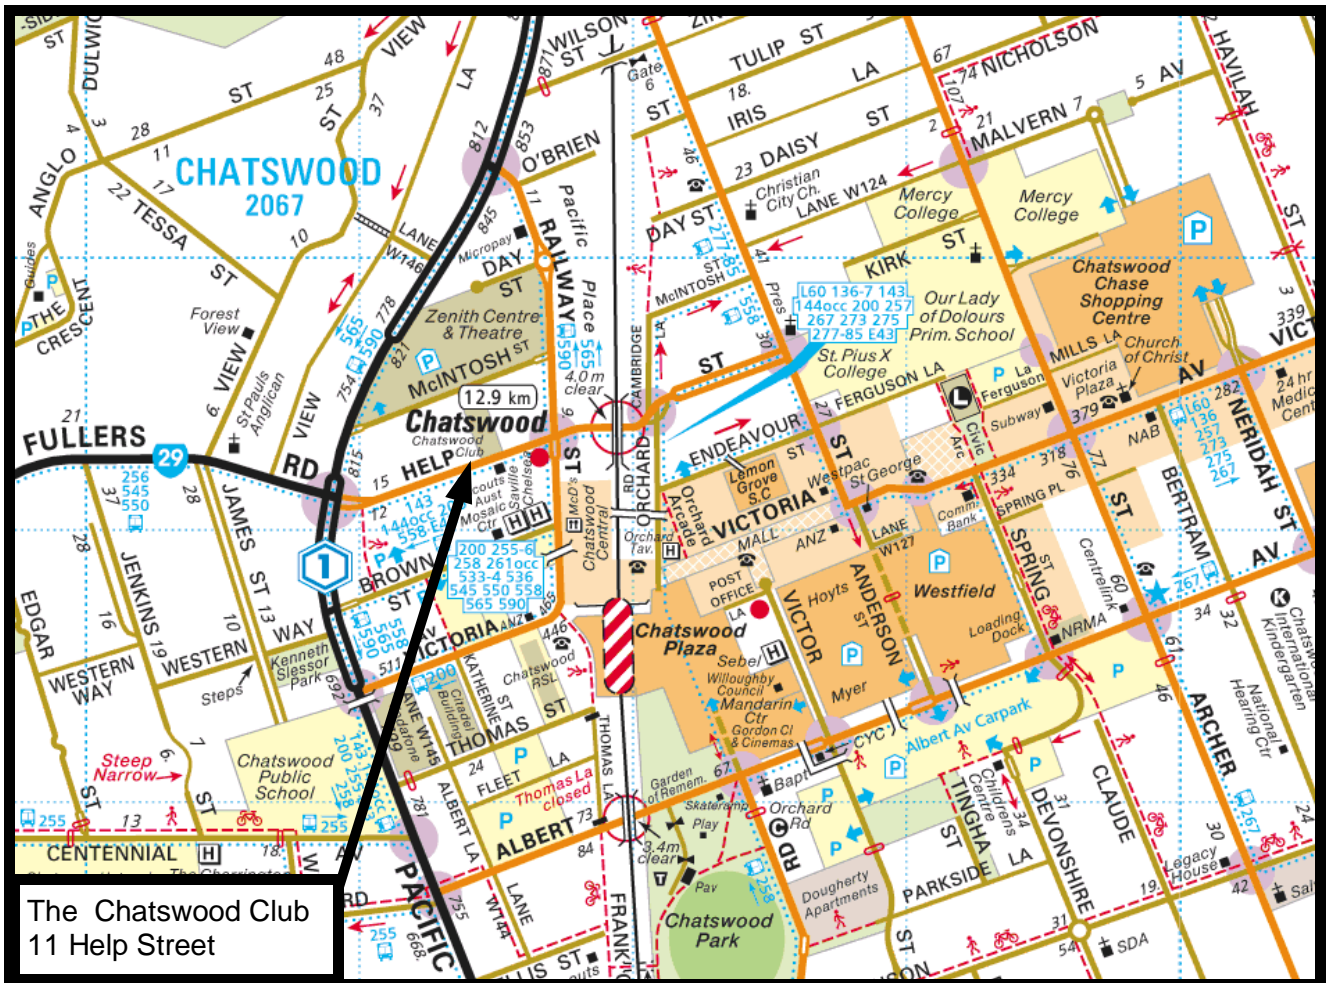

THE CHATSWOOD CLUB

COPYRIGHT MELWAY PUBLISHING 2009
REPRODUCED FROM SYDWAY EDITION 14 WITH PERMISSION

THE CHATSWOOD CLUB
11 Help Street, Chatswood NSW 2067
Tel: (02) 9419 8597

By car: From the city travel along the Pacific Highway. Turn right into Railway St. Help St is the third street on the right—past McIntosh St. If coming from the north (e.g. Hornsby) turn left into Railway St and follow the above directions.

Parking: **Premiere Parking** in McIntosh St.
Early Bird parking in Endeavour St. (Reasonable all-day rates)

Note: Parking arrangements & fees are subject to change and should be checked on the day at the car park facility

By train: Get off at Chatswood Station and turn left at the top of the stairs. At Railway St turn right. Help St is the next street on the left. The Club is on the right hand side.

Wheelchair Access: If driving, enter from Help street, call first (9419 8597) and have somebody let you into the Club. Otherwise enter from Macintosh street on the ground floor/sub floor and ask any staff to take you to the conference room.