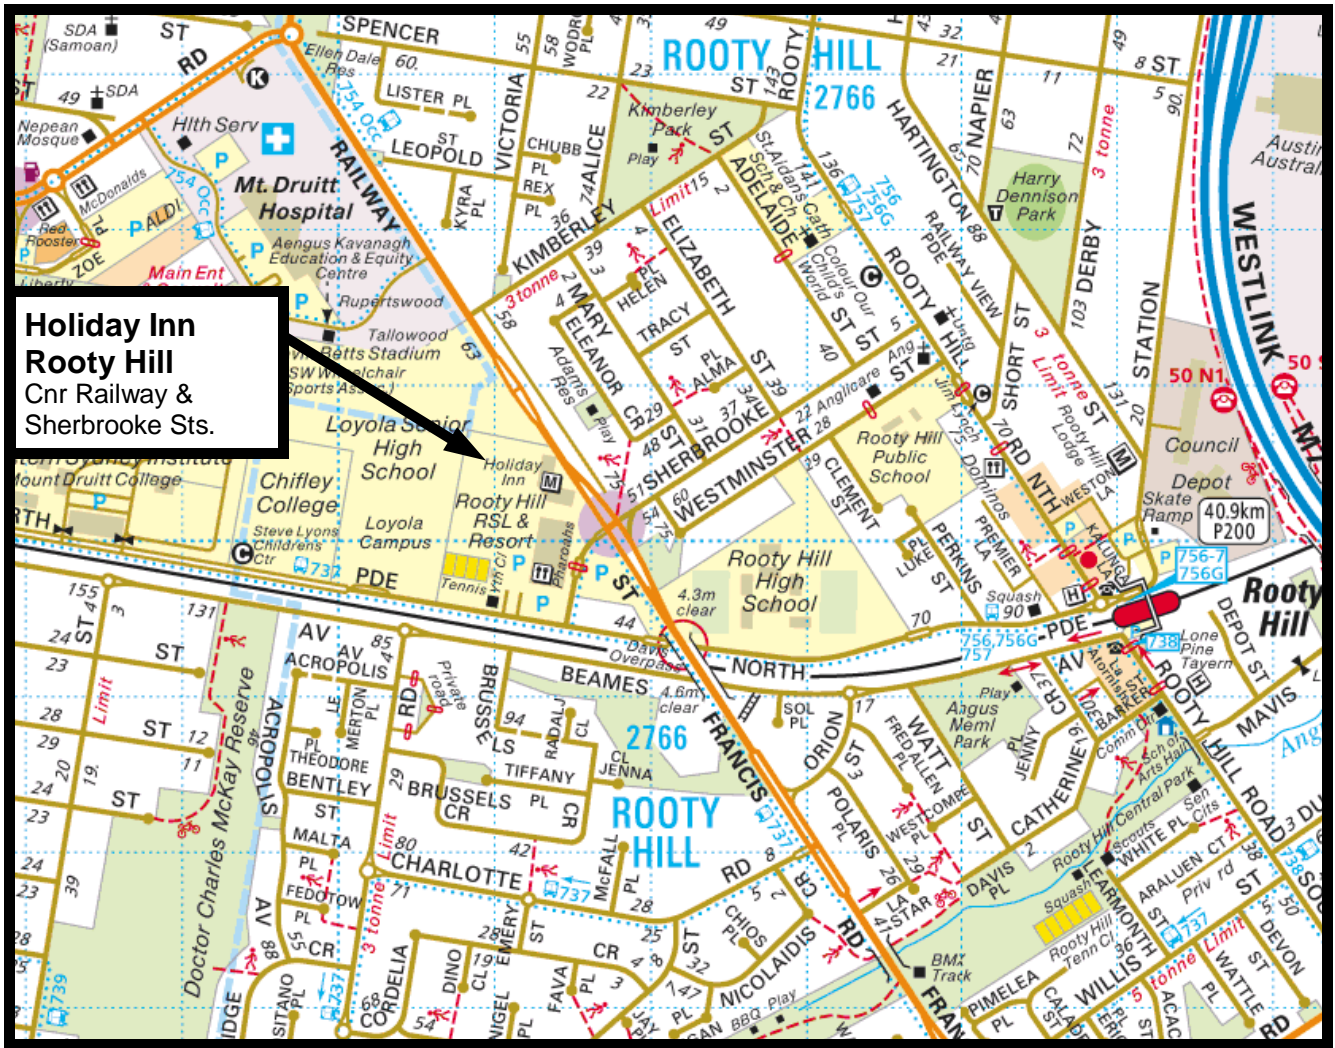

HOLIDAY INN ROOTY HILL

COPYRIGHT MELWAY PUBLISHING 2009
REPRODUCED FROM SYDWAY EDITION 14 WITH PERMISSION

HOLIDAY INN ROOTY HILL

Corner of Railway & Sherbrooke Sts, Rooty Hill NSW 2766

Tel: (02) 8805 3022

By car: From along the M4, take the Wonderland exit ramp, then Wallgrove Rd, Rooty Hill Rd Sth, then Francis Rd.

Parking: There is a free car park around the Hotel. Enter from Railway Street.

Note: Parking arrangements & fees are subject to change and should be checked on the day at the car park facility

By train: Get off at Rooty Hill Station and walk along Rooty Hill Rd Nth. Turn left into Sherbrooke St then along to Railway St.

Wheelchair Access: Enter from Holiday Inn side (there are signs). There is a ramp into the hotel and a lift to the functions room.