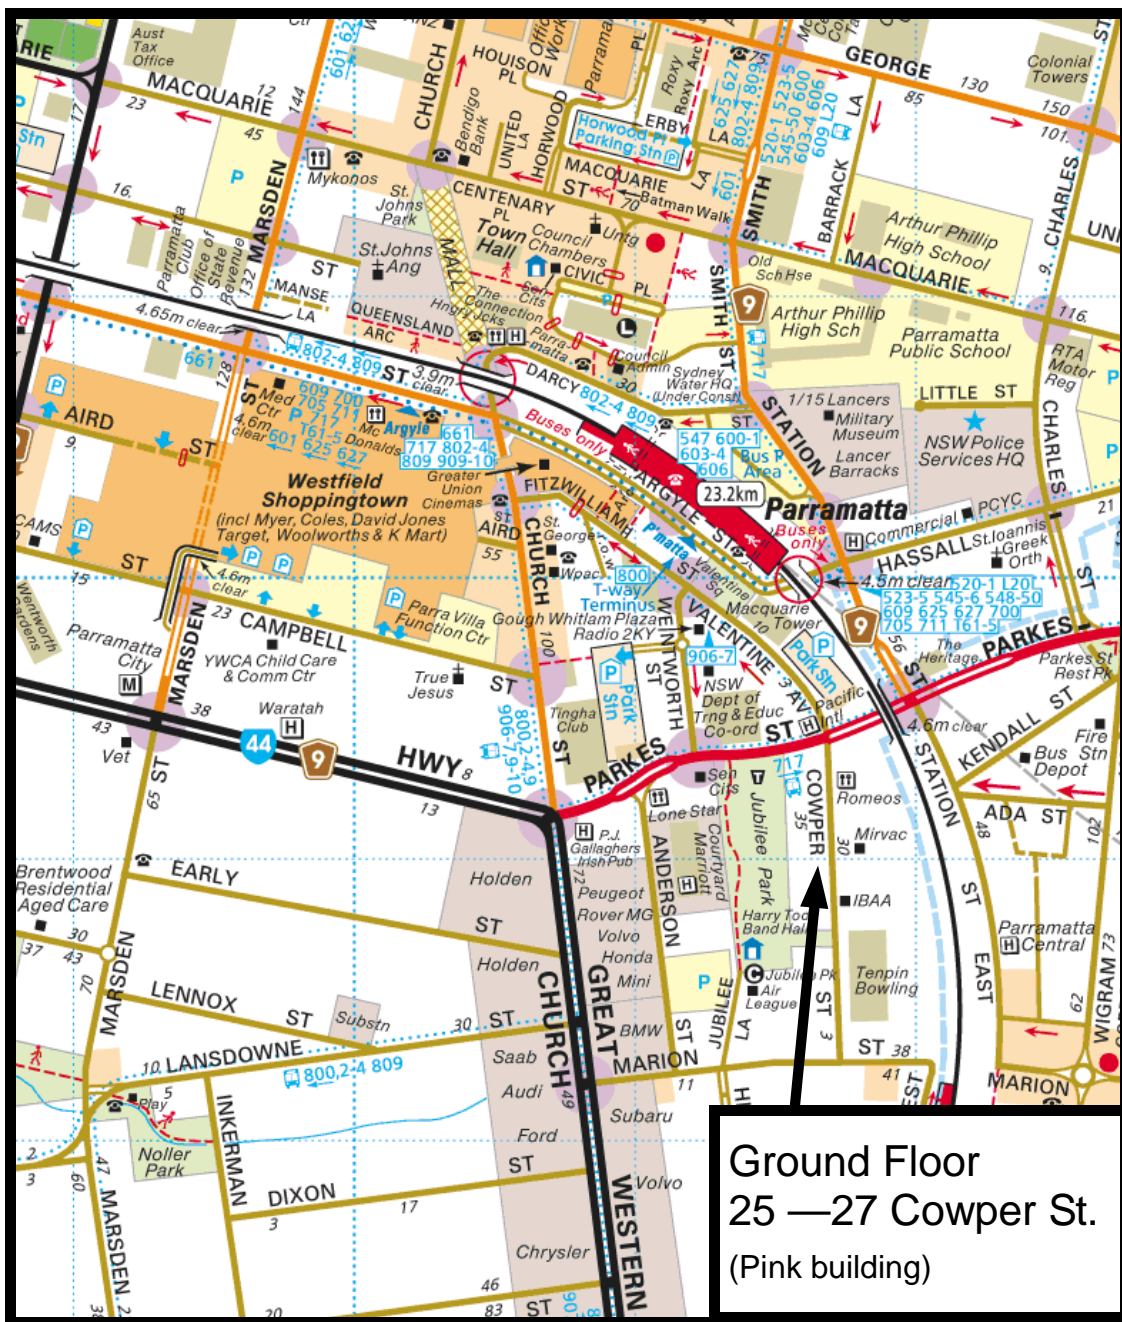

CENTRE25 (PARRAMATTA TRAINING VENUE)

COPYRIGHT MELWAY PUBLISHING 2009
REPRODUCED FROM SYDWAY EDITION 14 WITH PERMISSION

CENTRE25 (PARRAMATTA TRAINING VENUE)

Gnd floor, 25 – 27 Cowper Street, Parramatta NSW 2150

Tel: (02) 8836 6300

By car: note that there is no right turn from Parkes St. into Cowper St.
Access to Cowper St. is easiest from Marion St.

Parking: The most convenient parking is in the Premier Parking Station in Valentine Ave.
Cost is \$8.00 for the day and is open from 7:00 am to 7:00 pm.

Note: Parking arrangements & fees are subject to change and should be checked on the day at the car park facility

By train: Get off at Parramatta Station and go left down Argyle St. Turn left into Valentine Ave and follow it across Parkes St. to Cowper St.